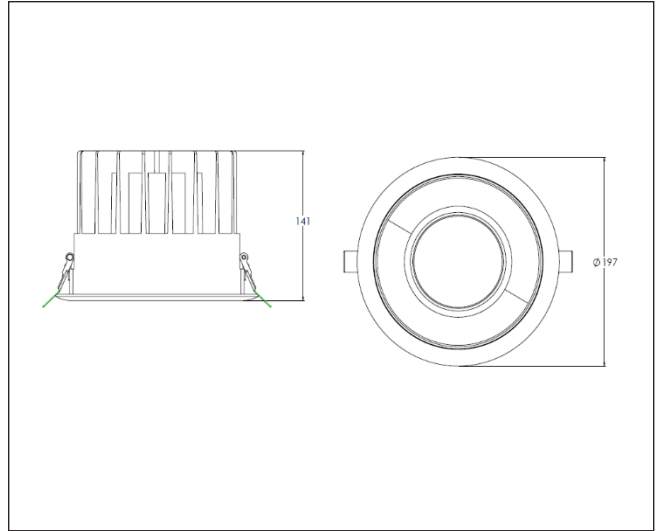

# TENUS 197

TRF 26 40 90 CL 197 ST WW

## Artech Tenus Round Recessed Trim Downlight

Artech Tenus recessed architectural fixed LED downlight with ingress protection IP44. Total luminous flux up to 2560 lm with overall luminaire efficacy of 125 lm/W. Supplied with fixed output, DALI digital or phase-cut dimmable driver, optional 3 -hour Basic or EMPRO emergency kit. Forged aluminum heat sink with die-cast white or black bezel

<b>Mounting</b>	Recessed (With Trim)
<b>Lamp Type</b>	LED
<b>Wattage</b>	20.5 W
<b>Lumen Output</b>	2560 lm
<b>Efficacy</b>	125 lm/W
<b>Colour Temperature</b>	4000 K
<b>CRI</b>	90+
<b>Beam Angle/ Optic</b>	90°/ Clear
<b>IP Rating</b>	IP44
<b>Control Gear</b>	Fixed Output
<b>Dimensions</b>	197 Dia x 141 mm
<b>Colour Finish</b>	White/ White
<b>MacAdam</b>	3
<b>Service Lifetime</b>	L80/B10-55,000 Hrs