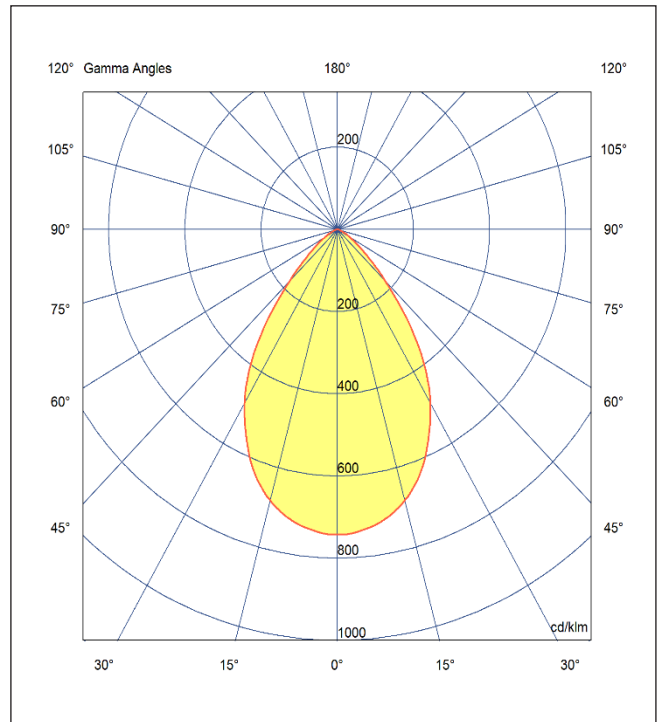

# TENUS 197

TRF 26 40 90 CL 197 ST WW

## Artech Tenus Round Recessed Trim Downlight

Artech Tenus recessed architectural fixed LED downlight with ingress protection IP44. Total luminous flux up to 2560 lm with overall luminaire efficacy of 125 lm/W. Supplied with fixed output, DALI digital or phase-cut dimmable driver, optional 3 -hour Basic or EMPRO emergency kit. Forged aluminum heat sink with die-cast white or black bezel

<b>Mounting</b>	Recessed (With Trim)
<b>Lamp Type</b>	LED
<b>Wattage</b>	20.5 W
<b>Lumen Output</b>	2560 lm
<b>Efficacy</b>	125 lm/W
<b>Colour Temperature</b>	4000 K
<b>CRI</b>	90+
<b>Beam Angle/ Optic</b>	90°/ Clear
<b>IP Rating</b>	IP44
<b>Control Gear</b>	Fixed Output
<b>Dimensions</b>	197 Dia x 141 mm
<b>Colour Finish</b>	White/ White
<b>MacAdam</b>	3
<b>Service Lifetime</b>	L80/B10-55,000 Hrs