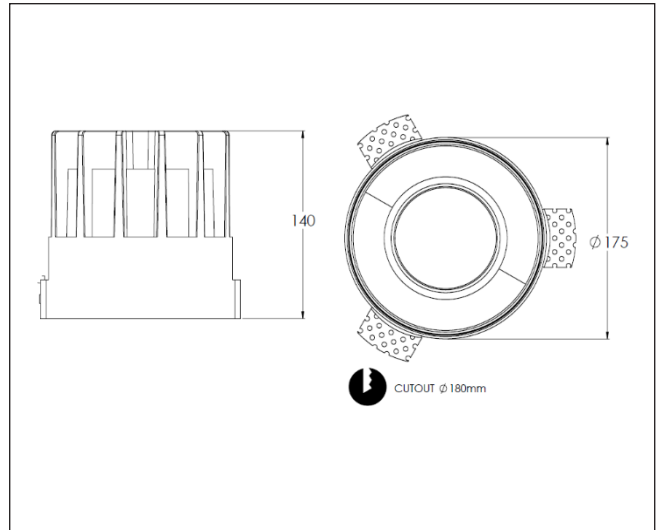

# TENUS 197

TRF 26 40 90 CL 197 TL WW

## Artech Tenus Round Recessed Trimless Downlight

Artech Tenus recessed architectural fixed LED downlight with ingress protection IP44. Total luminous flux up to 2560 lm with overall luminaire efficacy of 125 lm/W. Supplied with fixed output, DALI digital or phase-cut dimmable driver, optional 3 -hour Basic or EMPRO emergency kit. Forged aluminum heat sink with die-cast white or black bezel

<b>Mounting</b>	Recessed (Trimless)
<b>Lamp Type</b>	LED
<b>Wattage</b>	20.5 W
<b>Lumen Output</b>	2560 lm
<b>Efficacy</b>	125 lm/W
<b>Colour Temperature</b>	4000 K
<b>CRI</b>	90+
<b>Beam Angle/ Optic</b>	90°/ Clear
<b>IP Rating</b>	IP44
<b>Control Gear</b>	Fixed Output
<b>Dimensions</b>	175 Dia x 140 mm
<b>Colour Finish</b>	White/ White
<b>MacAdam</b>	3
<b>Service Lifetime</b>	L80/B10-55,000 Hrs