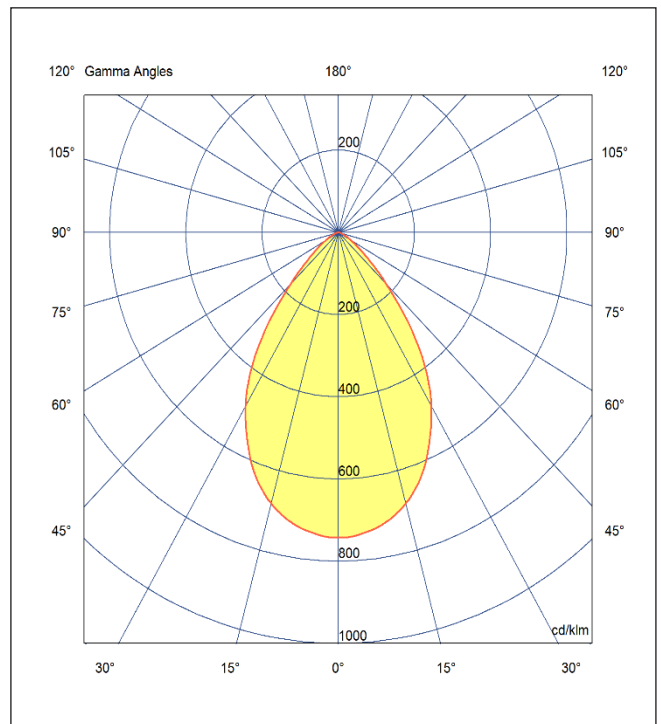

# TENUS 197

TRF 26 40 90 CL 197 TL WW

<b>Mounting</b>	Recessed (Trimless)
<b>Lamp Type</b>	LED
<b>Wattage</b>	20.5 W
<b>Lumen Output</b>	2560 lm
<b>Efficacy</b>	125 lm/W
<b>Colour Temperature</b>	4000 K
<b>CRI</b>	90+
<b>Beam Angle/ Optic</b>	90°/ Clear
<b>IP Rating</b>	IP44
<b>Control Gear</b>	Fixed Output
<b>Dimensions</b>	175 Dia x 140 mm
<b>Colour Finish</b>	White/ White
<b>MacAdam</b>	3
<b>Service Lifetime</b>	L80/B10-55,000 Hrs