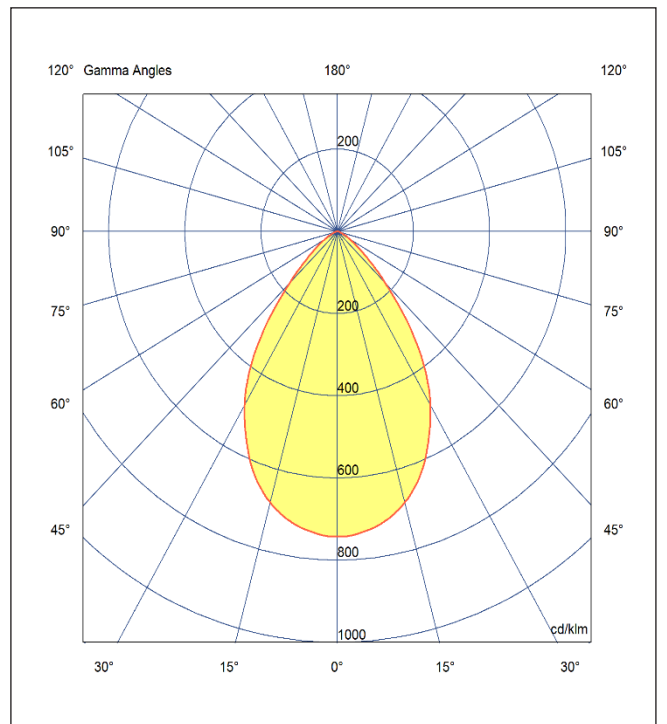

TENUS 197

TRF 28 40 90 CL 197 ST WW

Artech Tenus Round Recessed Trim Downlight

Artech Tenus recessed architectural fixed LED downlight with ingress protection IP44. Total luminous flux up to 2880 lm with overall luminaire efficacy of 125 lm/W. Supplied with fixed output, DALI digital or phase-cut dimmable driver, optional 3 -hour Basic or EMPRO emergency kit. Forged aluminum heat sink with die-cast white or black bezel

Mounting	Recessed (With Trim)
Lamp Type	LED
Wattage	23 W
Lumen Output	2880 lm
Efficacy	125 lm/W
Colour Temperature	4000 K
CRI	90+
Beam Angle/ Optic	90°/ Clear
IP Rating	IP44
Control Gear	Fixed Output
Dimensions	197 Dia x 141 mm
Colour Finish	White/ White
MacAdam	3
Service Lifetime	L80/B10-55,000 Hrs