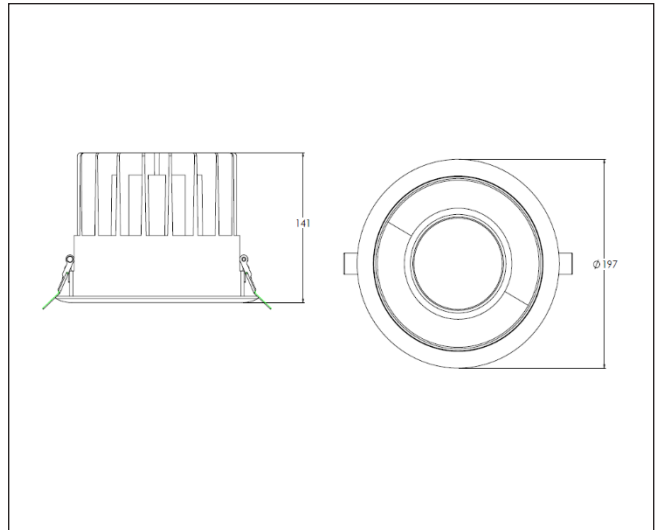

TENUS 197

TRF 28 40 90 CL 197 ST WW

Artech Tenus Round Recessed Trim Downlight

Artech Tenus recessed architectural fixed LED downlight with ingress protection IP44. Total luminous flux up to 2880 lm with overall luminaire efficacy of 125 lm/W. Supplied with fixed output, DALI digital or phase-cut dimmable driver, optional 3 -hour Basic or EMPRO emergency kit. Forged aluminum heat sink with die-cast white or black bezel

Mounting	Recessed (With Trim)
Lamp Type	LED
Wattage	23 W
Lumen Output	2880 lm
Efficacy	125 lm/W
Colour Temperature	4000 K
CRI	90+
Beam Angle/ Optic	90°/ Clear
IP Rating	IP44
Control Gear	Fixed Output
Dimensions	197 Dia x 141 mm
Colour Finish	White/ White
MacAdam	3
Service Lifetime	L80/B10-55,000 Hrs