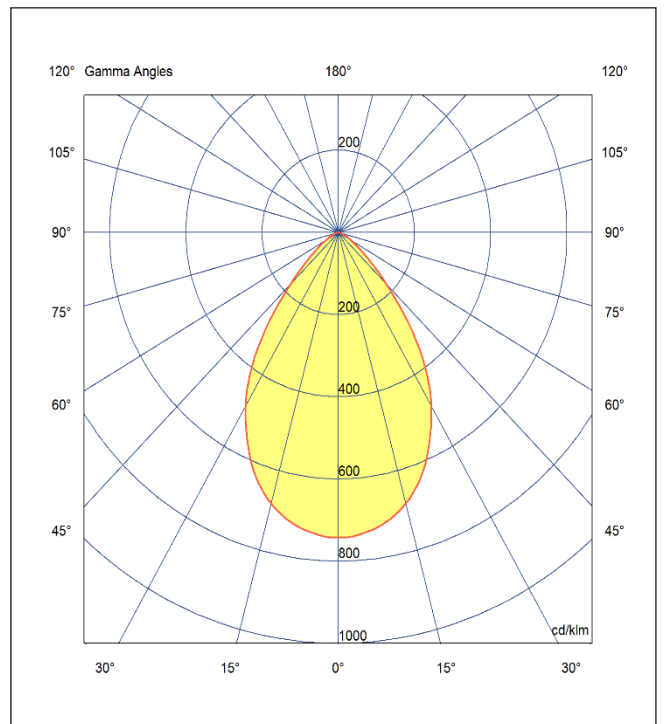

# TENUS 197

TRF 29 40 90 CL 197 TL WW

<b>Mounting</b>	Recessed (Trimless)
<b>Lamp Type</b>	LED
<b>Wattage</b>	23 W
<b>Lumen Output</b>	2880 lm
<b>Efficacy</b>	125 lm/W
<b>Colour Temperature</b>	4000 K
<b>CRI</b>	90+
<b>Beam Angle/ Optic</b>	90°/ Clear
<b>IP Rating</b>	IP44
<b>Control Gear</b>	Fixed Output
<b>Dimensions</b>	175 Dia x 140 mm
<b>Colour Finish</b>	White/ White
<b>MacAdam</b>	3
<b>Service Lifetime</b>	L80/B10-55,000 Hrs