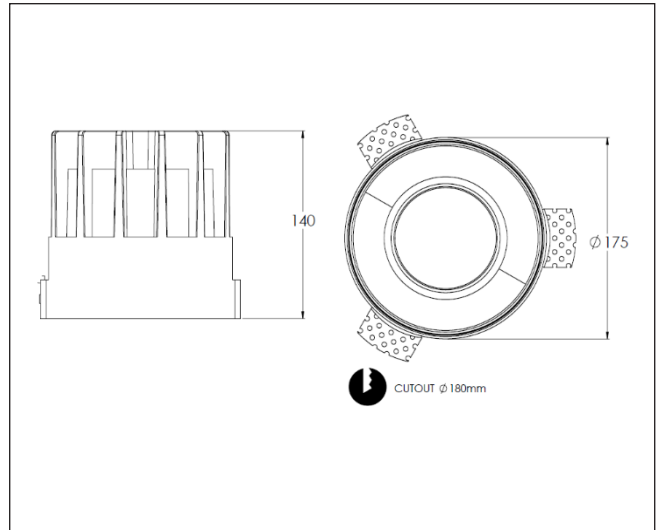

# TENUS 197

TRF 29 40 90 CL 197 TL WW

## Artech Tenus Round Recessed Trimless Downlight

Artech Tenus recessed architectural fixed LED downlight with ingress protection IP44. Total luminous flux up to 2880 lm with overall luminaire efficacy of 125 lm/W. Supplied with fixed output, DALI digital or phase-cut dimmable driver, optional 3 -hour Basic or EMPRO emergency kit. Forged aluminum heat sink with die-cast white or black bezel

<b>Mounting</b>	Recessed (Trimless)
<b>Lamp Type</b>	LED
<b>Wattage</b>	23 W
<b>Lumen Output</b>	2880 lm
<b>Efficacy</b>	125 lm/W
<b>Colour Temperature</b>	4000 K
<b>CRI</b>	90+
<b>Beam Angle/ Optic</b>	90°/ Clear
<b>IP Rating</b>	IP44
<b>Control Gear</b>	Fixed Output
<b>Dimensions</b>	175 Dia x 140 mm
<b>Colour Finish</b>	White/ White
<b>MacAdam</b>	3
<b>Service Lifetime</b>	L80/B10-55,000 Hrs