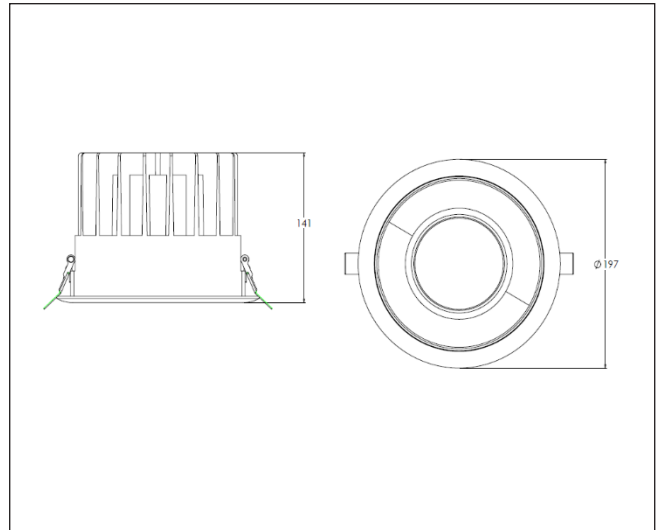

# TENUS 197

TRF 30 40 90 CL 197 ST WW

## Artech Tenus Round Recessed Trim Downlight

Artech Tenus recessed architectural fixed LED downlight with ingress protection IP44. Total luminous flux up to 3040 lm with overall luminaire efficacy of 125 lm/W. Supplied with fixed output, DALI digital or phase-cut dimmable driver, optional 3 -hour Basic or EMPRO emergency kit. Forged aluminum heat sink with die-cast white or black bezel

<b>Mounting</b>	Recessed (With Trim)
<b>Lamp Type</b>	LED
<b>Wattage</b>	24.3 W
<b>Lumen Output</b>	3040 lm
<b>Efficacy</b>	125 lm/W
<b>Colour Temperature</b>	4000 K
<b>CRI</b>	90+
<b>Beam Angle/ Optic</b>	90°/ Clear
<b>IP Rating</b>	IP44
<b>Control Gear</b>	Fixed Output
<b>Dimensions</b>	197 Dia x 141 mm
<b>Colour Finish</b>	White/ White
<b>MacAdam</b>	3
<b>Service Lifetime</b>	L80/B10-55,000 Hrs