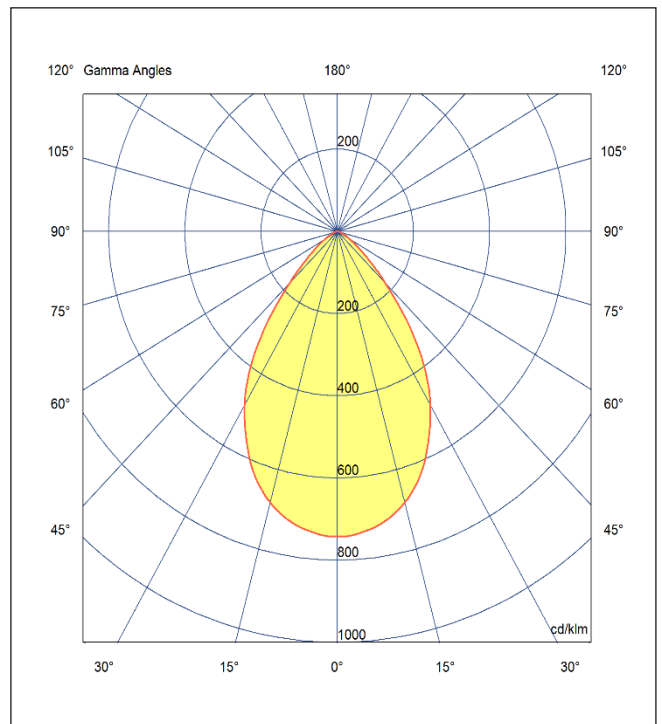

# TENUS 197

TRF 30 40 90 CL 197 ST WW

<b>Mounting</b>	Recessed (With Trim)
<b>Lamp Type</b>	LED
<b>Wattage</b>	24.3 W
<b>Lumen Output</b>	3040 lm
<b>Efficacy</b>	125 lm/W
<b>Colour Temperature</b>	4000 K
<b>CRI</b>	90+
<b>Beam Angle/ Optic</b>	90°/ Clear
<b>IP Rating</b>	IP44
<b>Control Gear</b>	Fixed Output
<b>Dimensions</b>	197 Dia x 141 mm
<b>Colour Finish</b>	White/ White
<b>MacAdam</b>	3
<b>Service Lifetime</b>	L80/B10-55,000 Hrs