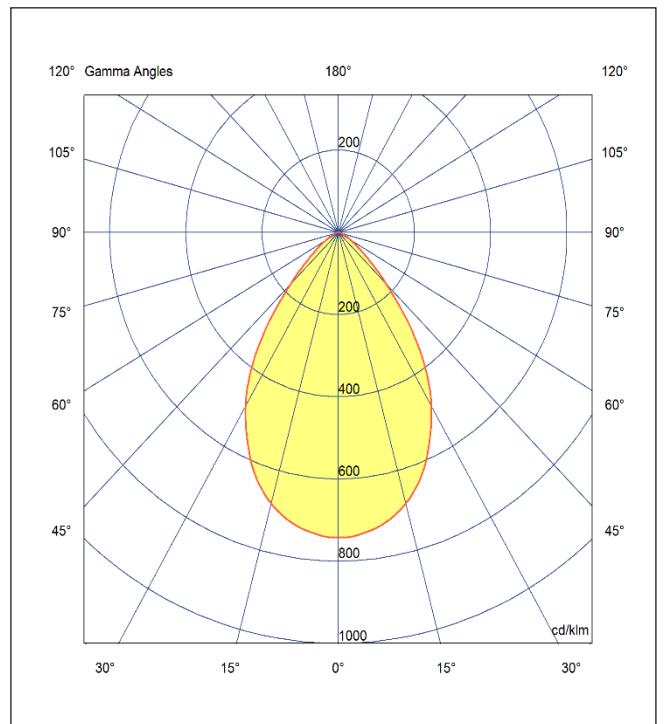

TENUS 197

TRF 30 40 90 CL 197 TL WW

Artech Tenus Round Recessed Trimless Downlight

Artech Tenus recessed architectural fixed LED downlight with ingress protection IP44. Total luminous flux up to 3040 lm with overall luminaire efficacy of 125 lm/W. Supplied with fixed output, DALI digital or phase-cut dimmable driver, optional 3 -hour Basic or EMPRO emergency kit. Forged aluminum heat sink with die-cast white or black bezel

Mounting	Recessed (Trimless)
Lamp Type	LED
Wattage	24.3 W
Lumen Output	3040 lm
Efficacy	125 lm/W
Colour Temperature	4000 K
CRI	90+
Beam Angle/ Optic	90°/ Clear
IP Rating	IP44
Control Gear	Fixed Output
Dimensions	175 Dia x 140 mm
Colour Finish	White/ White
MacAdam	3
Service Lifetime	L80/B10-55,000 Hrs