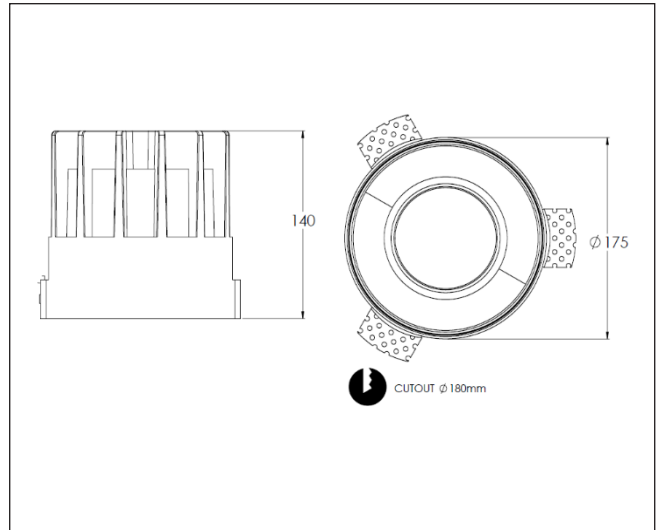

TENUS 197

TRF 30 40 90 CL 197 TL WW

Artech Tenus Round Recessed Trimless Downlight

Artech Tenus recessed architectural fixed LED downlight with ingress protection IP44. Total luminous flux up to 3040 lm with overall luminaire efficacy of 125 lm/W. Supplied with fixed output, DALI digital or phase-cut dimmable driver, optional 3 -hour Basic or EMPRO emergency kit. Forged aluminum heat sink with die-cast white or black bezel

Mounting	Recessed (Trimless)
Lamp Type	LED
Wattage	24.3 W
Lumen Output	3040 lm
Efficacy	125 lm/W
Colour Temperature	4000 K
CRI	90+
Beam Angle/ Optic	90°/ Clear
IP Rating	IP44
Control Gear	Fixed Output
Dimensions	175 Dia x 140 mm
Colour Finish	White/ White
MacAdam	3
Service Lifetime	L80/B10-55,000 Hrs