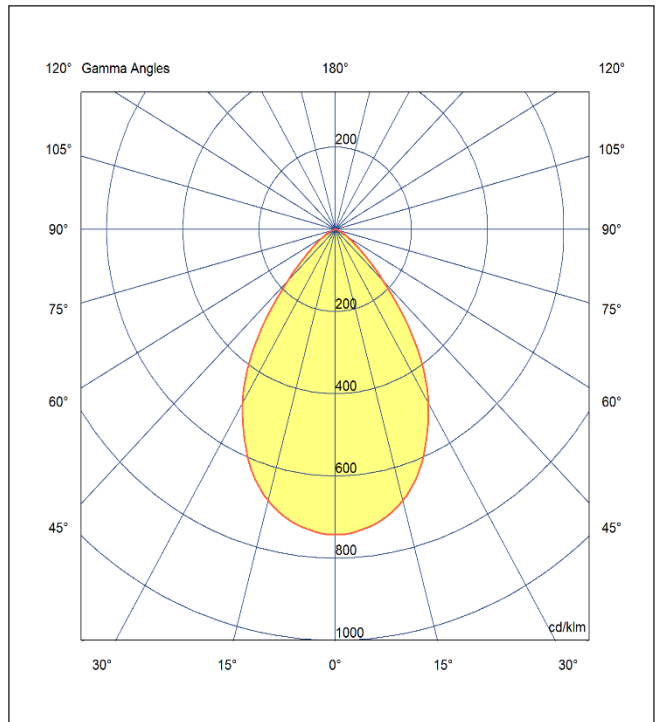

TENUS 197

TRF 32 40 90 CL 197 ST WW

Artech Tenus Round Recessed Trim Downlight

Artech Tenus recessed architectural fixed LED downlight with ingress protection IP44. Total luminous flux up to 3200 lm with overall luminaire efficacy of 125 lm/W. Supplied with fixed output, DALI digital or phase-cut dimmable driver, optional 3 -hour Basic or EMPRO emergency kit. Forged aluminum heat sink with die-cast white or black bezel

Mounting	Recessed (With Trim)
Lamp Type	LED
Wattage	25.6 W
Lumen Output	3200 lm
Efficacy	125 lm/W
Colour Temperature	4000 K
CRI	90+
Beam Angle/ Optic	90°/ Clear
IP Rating	IP44
Control Gear	Fixed Output
Dimensions	197 Dia x 141 mm
Colour Finish	White/ White
MacAdam	3
Service Lifetime	L80/B10-55,000 Hrs