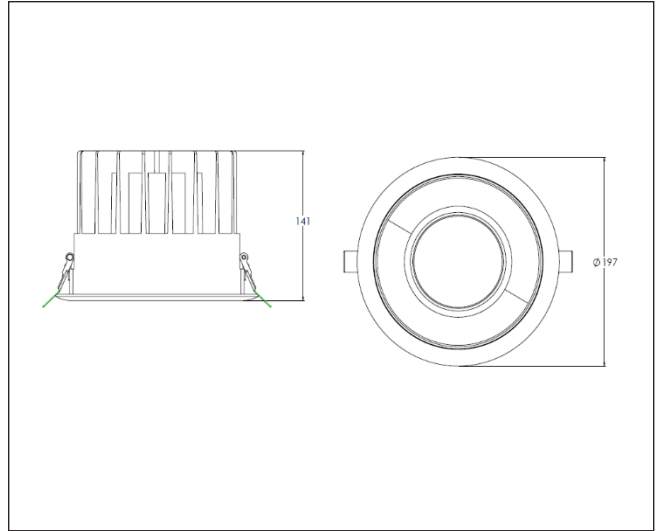

TENUS 197

TRF 32 40 90 CL 197 ST WW

Artech Tenus Round Recessed Trim Downlight

Artech Tenus recessed architectural fixed LED downlight with ingress protection IP44. Total luminous flux up to 3200 lm with overall luminaire efficacy of 125 lm/W. Supplied with fixed output, DALI digital or phase-cut dimmable driver, optional 3 -hour Basic or EMPRO emergency kit. Forged aluminum heat sink with die-cast white or black bezel

Mounting	Recessed (With Trim)
Lamp Type	LED
Wattage	25.6 W
Lumen Output	3200 lm
Efficacy	125 lm/W
Colour Temperature	4000 K
CRI	90+
Beam Angle/ Optic	90°/ Clear
IP Rating	IP44
Control Gear	Fixed Output
Dimensions	197 Dia x 141 mm
Colour Finish	White/ White
MacAdam	3
Service Lifetime	L80/B10-55,000 Hrs