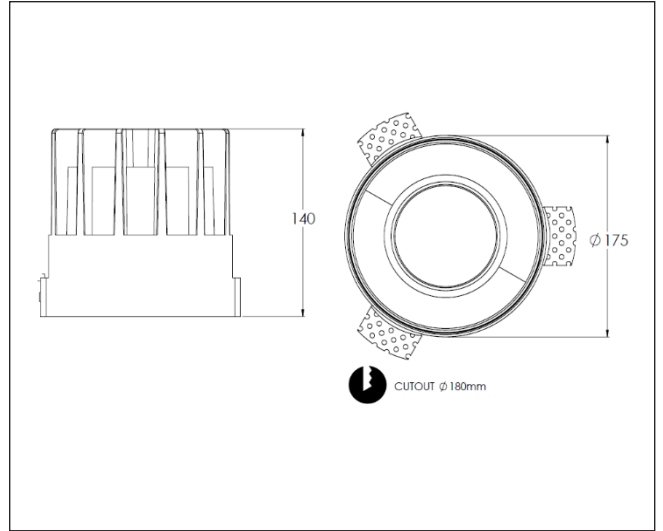

# TENUS 197

TRF 32 40 90 CL 197 TL WW

## Artech Tenus Round Recessed Trimless Downlight

Artech Tenus recessed architectural fixed LED downlight with ingress protection IP44. Total luminous flux up to 3200 lm with overall luminaire efficacy of 125 lm/W. Supplied with fixed output, DALI digital or phase-cut dimmable driver, optional 3 -hour Basic or EMPRO emergency kit. Forged aluminum heat sink with die-cast white or black bezel

<b>Mounting</b>	Recessed (Trimless)
<b>Lamp Type</b>	LED
<b>Wattage</b>	25.6 W
<b>Lumen Output</b>	3200 lm
<b>Efficacy</b>	125 lm/W
<b>Colour Temperature</b>	4000 K
<b>CRI</b>	90+
<b>Beam Angle/ Optic</b>	90°/ Clear
<b>IP Rating</b>	IP44
<b>Control Gear</b>	Fixed Output
<b>Dimensions</b>	175 Dia x 140 mm
<b>Colour Finish</b>	White/ White
<b>MacAdam</b>	3
<b>Service Lifetime</b>	L80/B10-55,000 Hrs