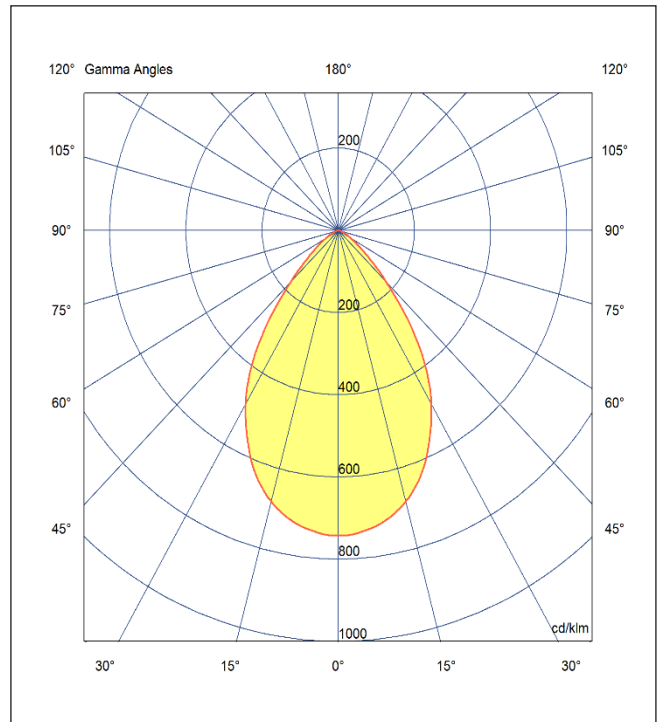

# TENUS 197

TRF 32 40 90 CL 197 TL WW

<b>Mounting</b>	Recessed (Trimless)
<b>Lamp Type</b>	LED
<b>Wattage</b>	25.6 W
<b>Lumen Output</b>	3200 lm
<b>Efficacy</b>	125 lm/W
<b>Colour Temperature</b>	4000 K
<b>CRI</b>	90+
<b>Beam Angle/ Optic</b>	90°/ Clear
<b>IP Rating</b>	IP44
<b>Control Gear</b>	Fixed Output
<b>Dimensions</b>	175 Dia x 140 mm
<b>Colour Finish</b>	White/ White
<b>MacAdam</b>	3
<b>Service Lifetime</b>	L80/B10-55,000 Hrs