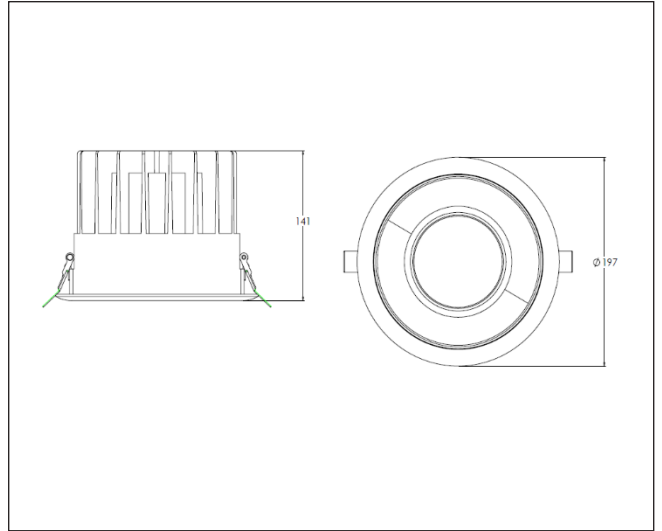

# TENUS 197

TRF 34 40 90 CL 197 ST WW

## Artech Tenus Round Recessed Trim Downlight

Artech Tenus recessed architectural fixed LED downlight with ingress protection IP44. Total luminous flux up to 3360 lm with overall luminaire efficacy of 125 lm/W. Supplied with fixed output, DALI digital or phase-cut dimmable driver, optional 3 -hour Basic or EMPRO emergency kit. Forged aluminum heat sink with die-cast white or black bezel

<b>Mounting</b>	Recessed (With Trim)
<b>Lamp Type</b>	LED
<b>Wattage</b>	26.8 W
<b>Lumen Output</b>	3360 lm
<b>Efficacy</b>	125 lm/W
<b>Colour Temperature</b>	4000 K
<b>CRI</b>	90+
<b>Beam Angle/ Optic</b>	90°/ Clear
<b>IP Rating</b>	IP44
<b>Control Gear</b>	Fixed Output
<b>Dimensions</b>	197 Dia x 141 mm
<b>Colour Finish</b>	White/ White
<b>MacAdam</b>	3
<b>Service Lifetime</b>	L80/B10-55,000 Hrs