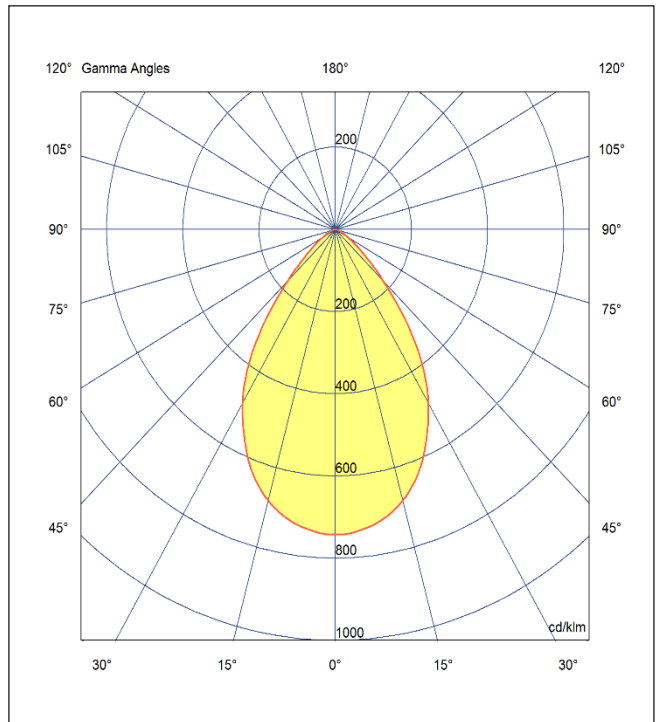

# TENUS 197

TRF 34 40 90 CL 197 ST WW

## Artech Tenus Round Recessed Trim Downlight

Artech Tenus recessed architectural fixed LED downlight with ingress protection IP44. Total luminous flux up to 3360 lm with overall luminaire efficacy of 125 lm/W. Supplied with fixed output, DALI digital or phase-cut dimmable driver, optional 3 -hour Basic or EMPRO emergency kit. Forged aluminum heat sink with die-cast white or black bezel

<b>Mounting</b>	Recessed (With Trim)
<b>Lamp Type</b>	LED
<b>Wattage</b>	26.8 W
<b>Lumen Output</b>	3360 lm
<b>Efficacy</b>	125 lm/W
<b>Colour Temperature</b>	4000 K
<b>CRI</b>	90+
<b>Beam Angle/ Optic</b>	90°/ Clear
<b>IP Rating</b>	IP44
<b>Control Gear</b>	Fixed Output
<b>Dimensions</b>	197 Dia x 141 mm
<b>Colour Finish</b>	White/ White
<b>MacAdam</b>	3
<b>Service Lifetime</b>	L80/B10-55,000 Hrs