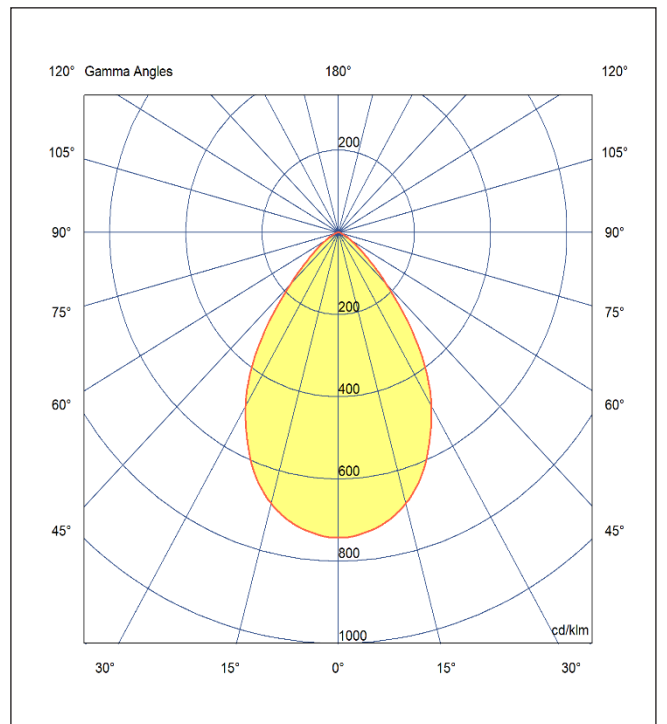

TENUS 197

TRF 34 40 90 CL 197 TL WW

Artech Tenus Round Recessed Trimless Downlight

Artech Tenus recessed architectural fixed LED downlight with ingress protection IP44. Total luminous flux up to 3360 lm with overall luminaire efficacy of 125 lm/W. Supplied with fixed output, DALI digital or phase-cut dimmable driver, optional 3 -hour Basic or EMPRO emergency kit. Forged aluminum heat sink with die-cast white or black bezel

Mounting	Recessed (Trimless)
Lamp Type	LED
Wattage	26.8 W
Lumen Output	3360 lm
Efficacy	125 lm/W
Colour Temperature	4000 K
CRI	90+
Beam Angle/ Optic	90°/ Clear
IP Rating	IP44
Control Gear	Fixed Output
Dimensions	175 Dia x 140 mm
Colour Finish	White/ White
MacAdam	3
Service Lifetime	L80/B10-55,000 Hrs