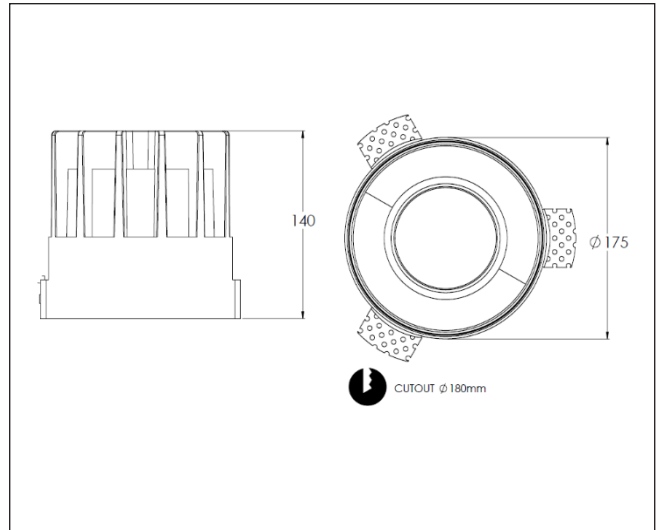

TENUS 197

TRF 34 40 90 CL 197 TL WW

Artech Tenus Round Recessed Trimless Downlight

Artech Tenus recessed architectural fixed LED downlight with ingress protection IP44. Total luminous flux up to 3360 lm with overall luminaire efficacy of 125 lm/W. Supplied with fixed output, DALI digital or phase-cut dimmable driver, optional 3 -hour Basic or EMPRO emergency kit. Forged aluminum heat sink with die-cast white or black bezel

Mounting	Recessed (Trimless)
Lamp Type	LED
Wattage	26.8 W
Lumen Output	3360 lm
Efficacy	125 lm/W
Colour Temperature	4000 K
CRI	90+
Beam Angle/ Optic	90°/ Clear
IP Rating	IP44
Control Gear	Fixed Output
Dimensions	175 Dia x 140 mm
Colour Finish	White/ White
MacAdam	3
Service Lifetime	L80/B10-55,000 Hrs